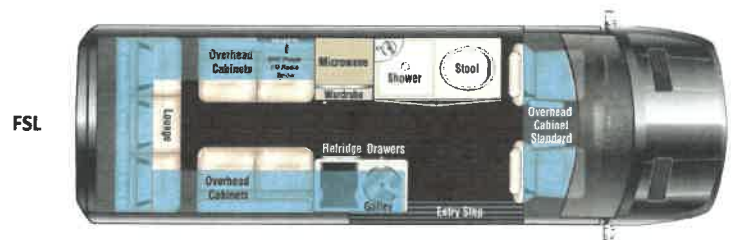

FLOOR MATS
☒ Sand N/C
☐ Black N/C

TRANSPORTATION
☐ Factory Pick-Up $1,495
☐ Driven $2.25/Mile
☒ Trucked $3.75/Mile

Base Price $122,995

Options Total $10,040
Destination Charge FOB Elkhart IN $3,000

Balance Due Upon Completion $136,035

Customer Signature _____

Sales Manager Approval _____

Midwest Automotive Designs, LLC

1826 Leer Dr - Elkhart, IN 46514
Phone: (574) 522-4878
Fax: (574) 522-5828

Comments

*Prices are subject to change without notice

I acknowledge that this is a firm order to schedule for production.